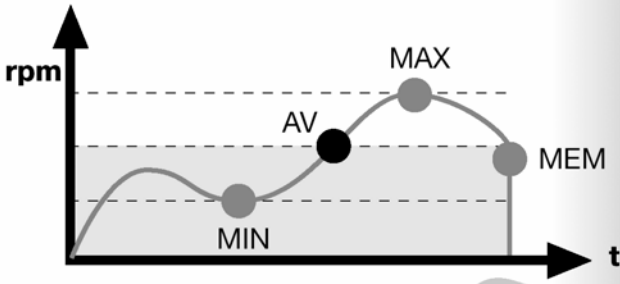

✱ ! $\pm 0.02\%$ ± 1 digit (for rpm)

🕒 auto power off 30 sec (Data store)

🌡️ $0^{\circ} \dots 50^{\circ} \text{C} / 32^{\circ} \dots 122^{\circ} \text{F}$

🏠 $-20^{\circ} \dots 70^{\circ} \text{C} / -4^{\circ} \dots 158^{\circ} \text{F}$